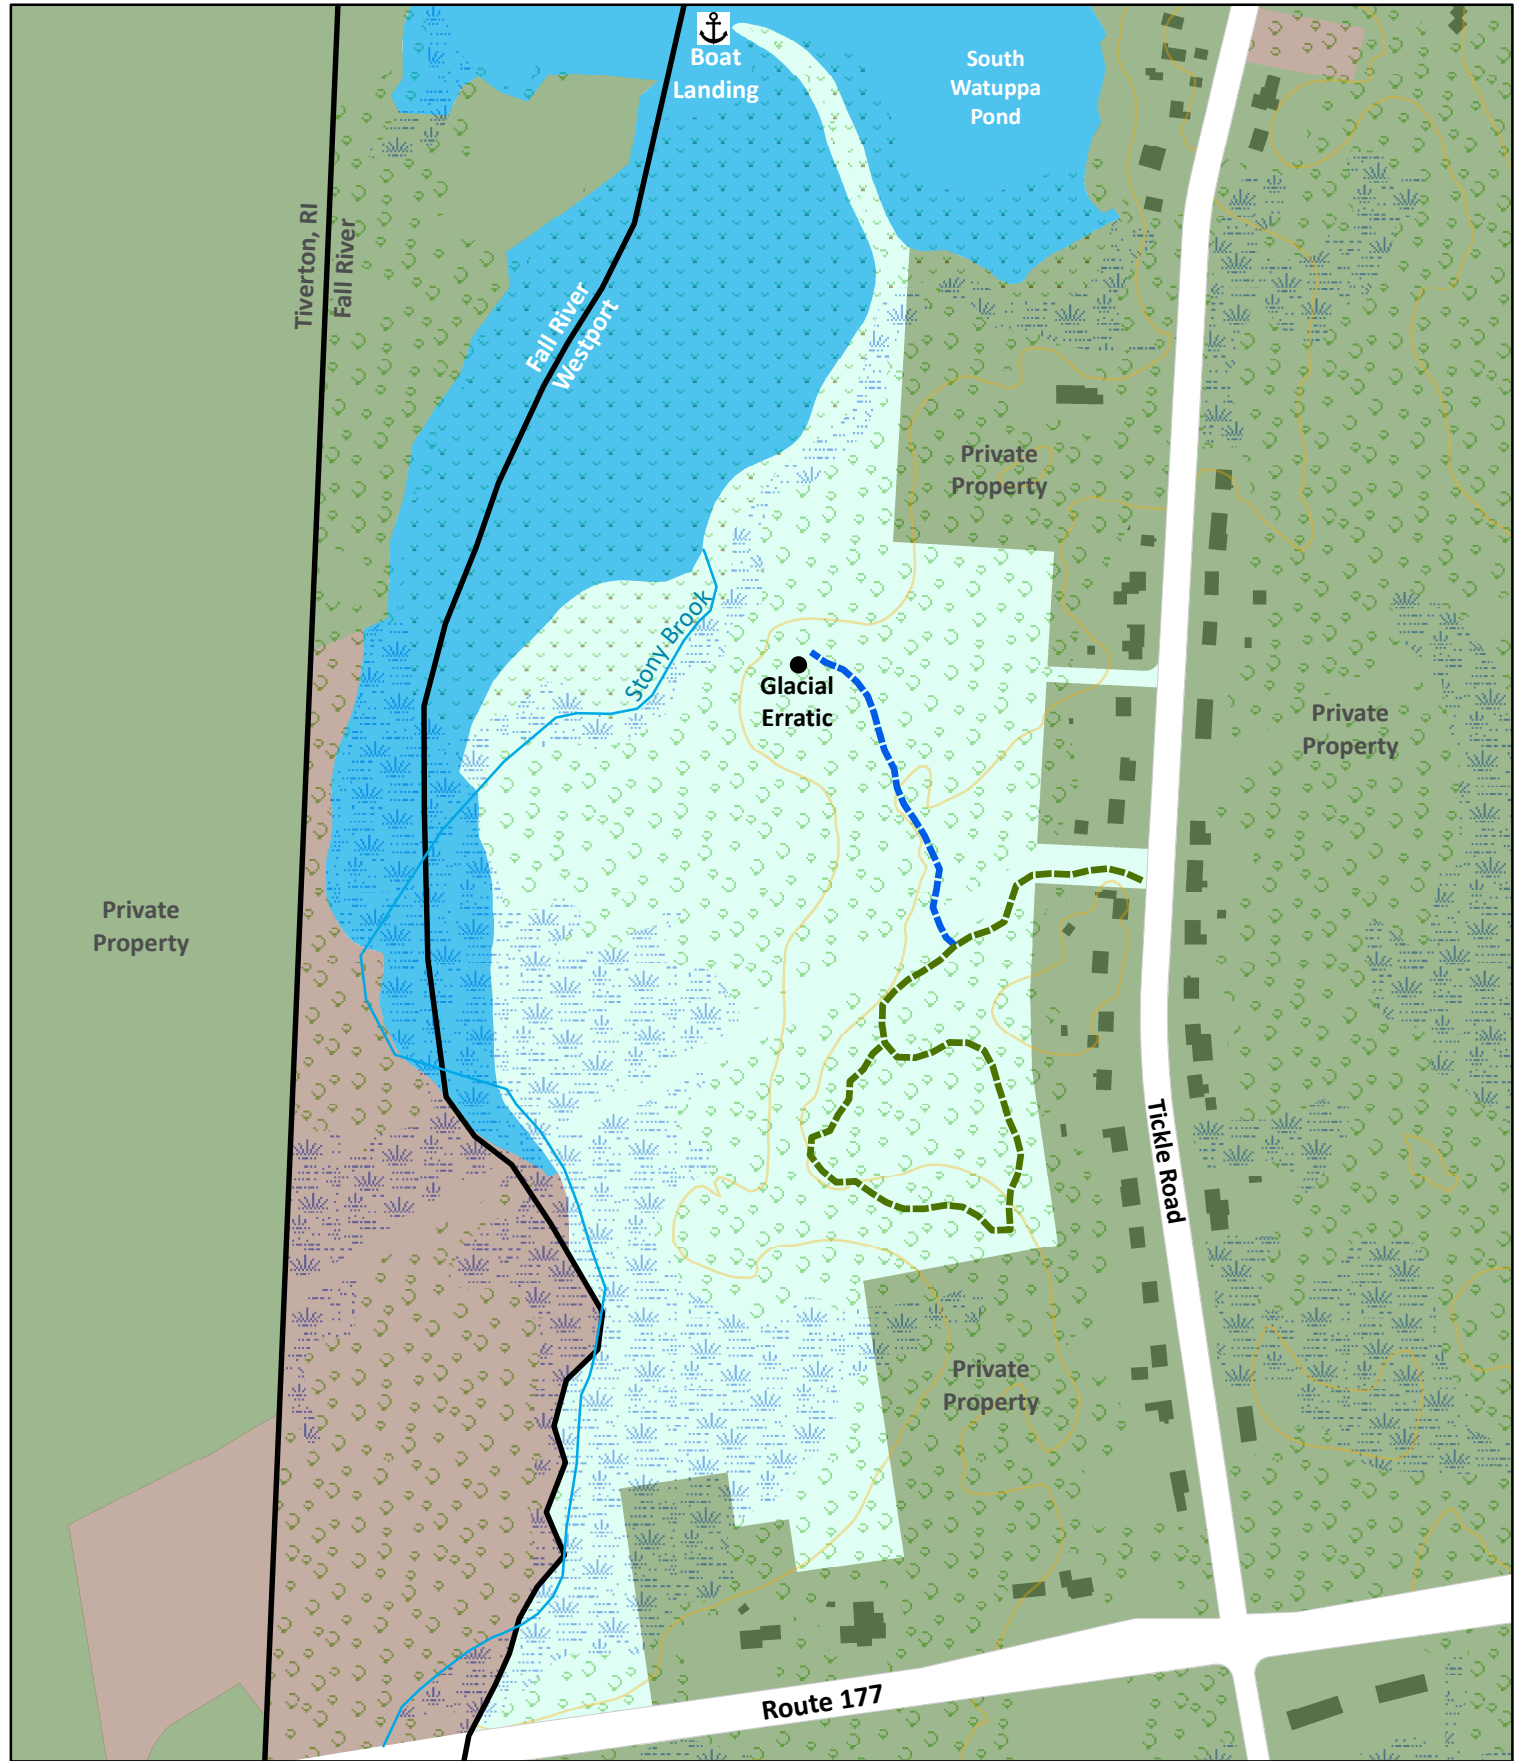

Camara Conservation Area

43 acres of protected land owned by the Westport Land Conservation Trust

- Camara Conservation Area
- Public Land
- Private Property
- Trail
- Wetland
- Forested Wetland
- Forest
- Streams
- Streets
- 10-Foot Contours
- Waterbodies
- Houses/Buildings

Data Sources: MassGIS, Town of Westport and the WLCT. Boundary lines and trail locations are approximate. August 2017.