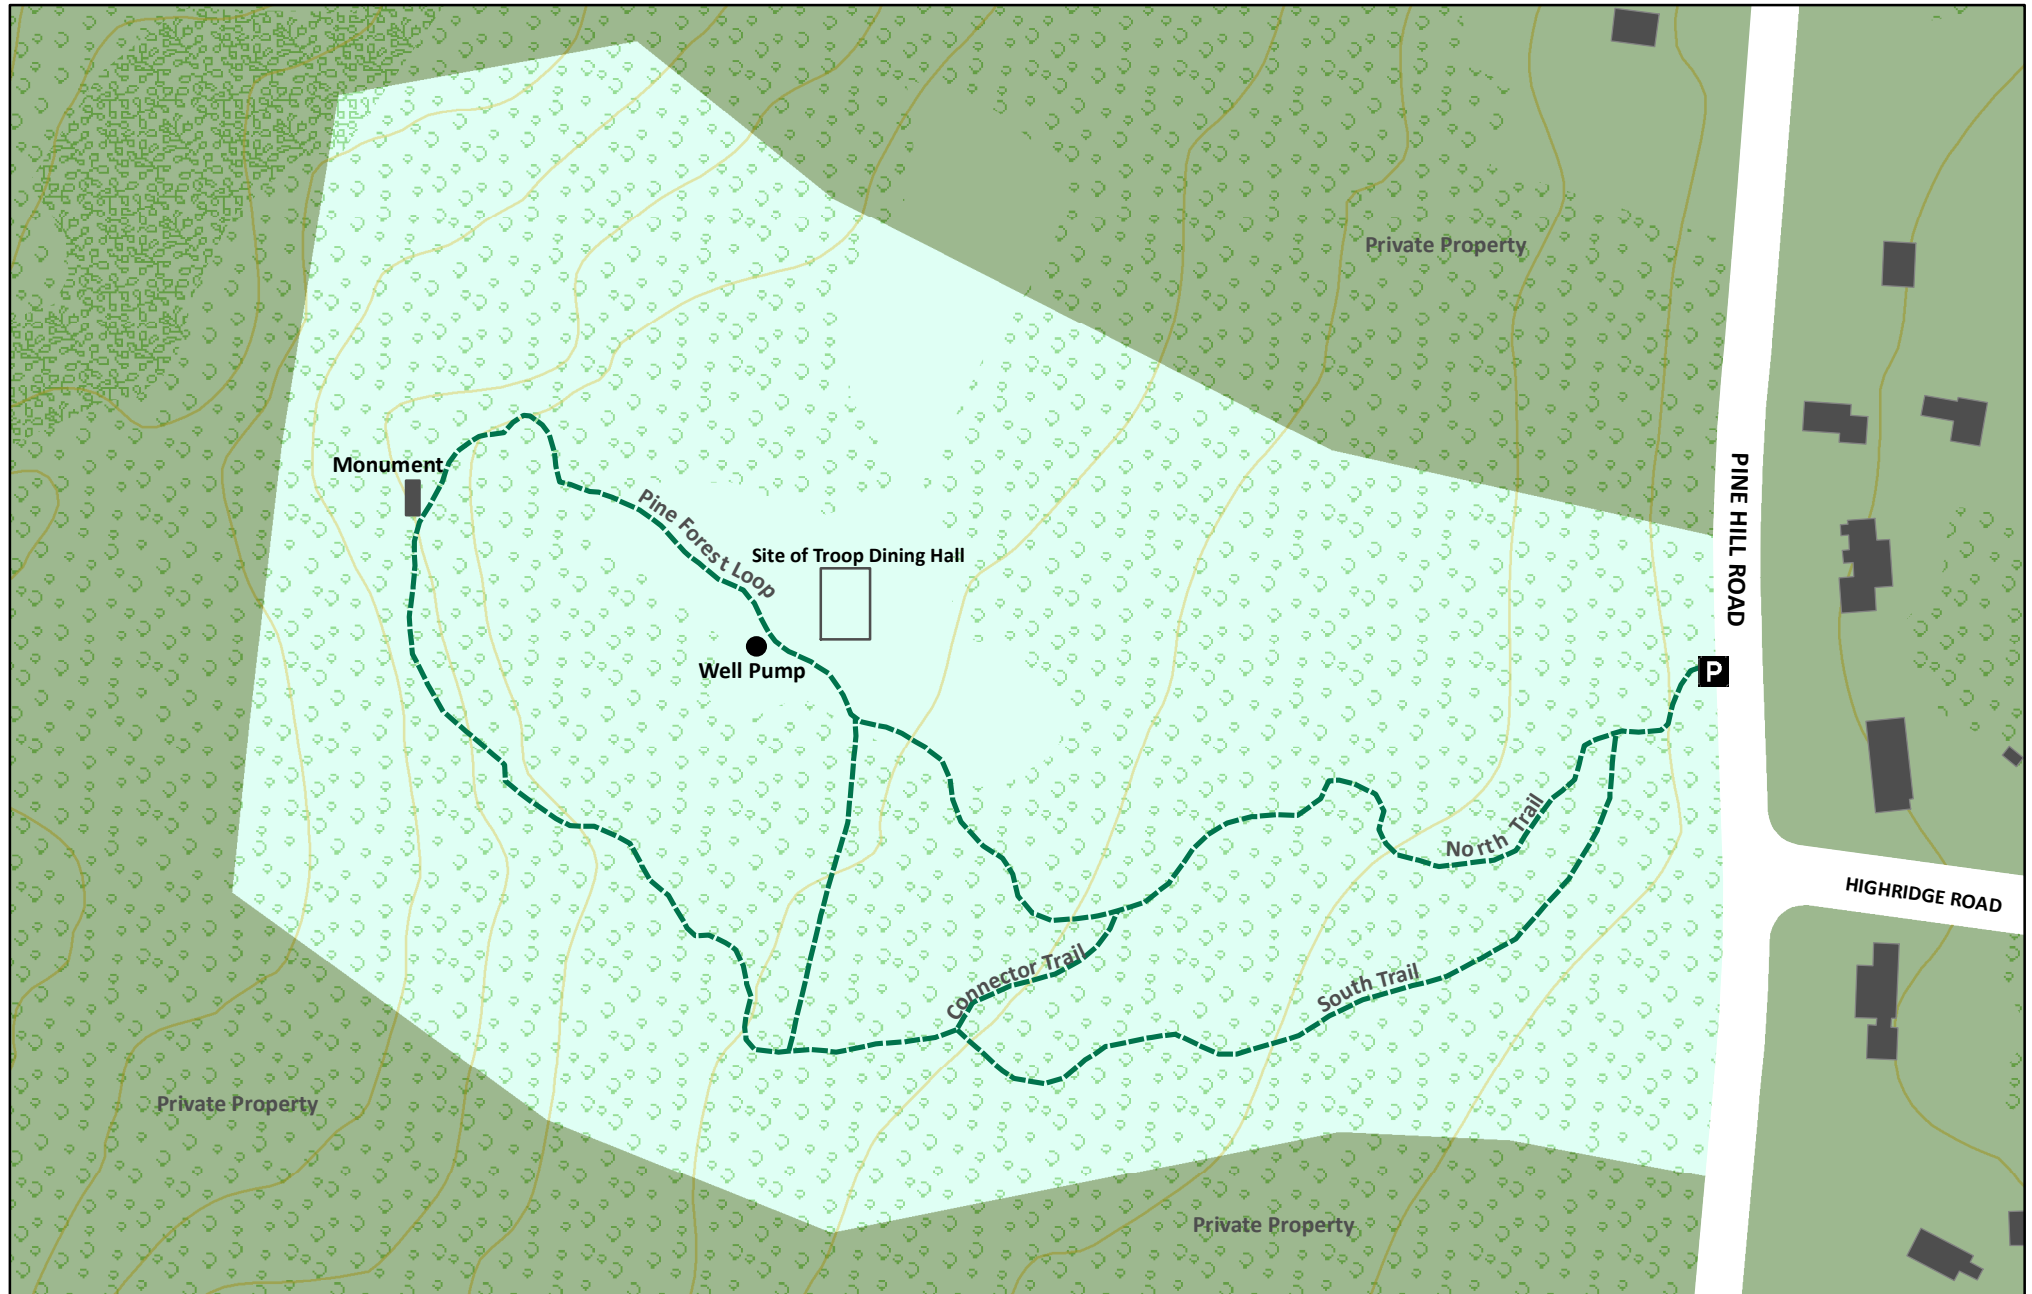

Noquochoke Conservation Area

20.7 acres of protected land by the Westport Land Conservation Trust

- Noquochoke Conservation Area
- Private Property
- Forest
- Forested Wetland
- House/Buildings
- 10-Foot Contours
- Trail
- Parking

Data Sources: MassGIS, Town of Westport and the WLCT.
Boundary lines and trail locations are approximate. August 2015.