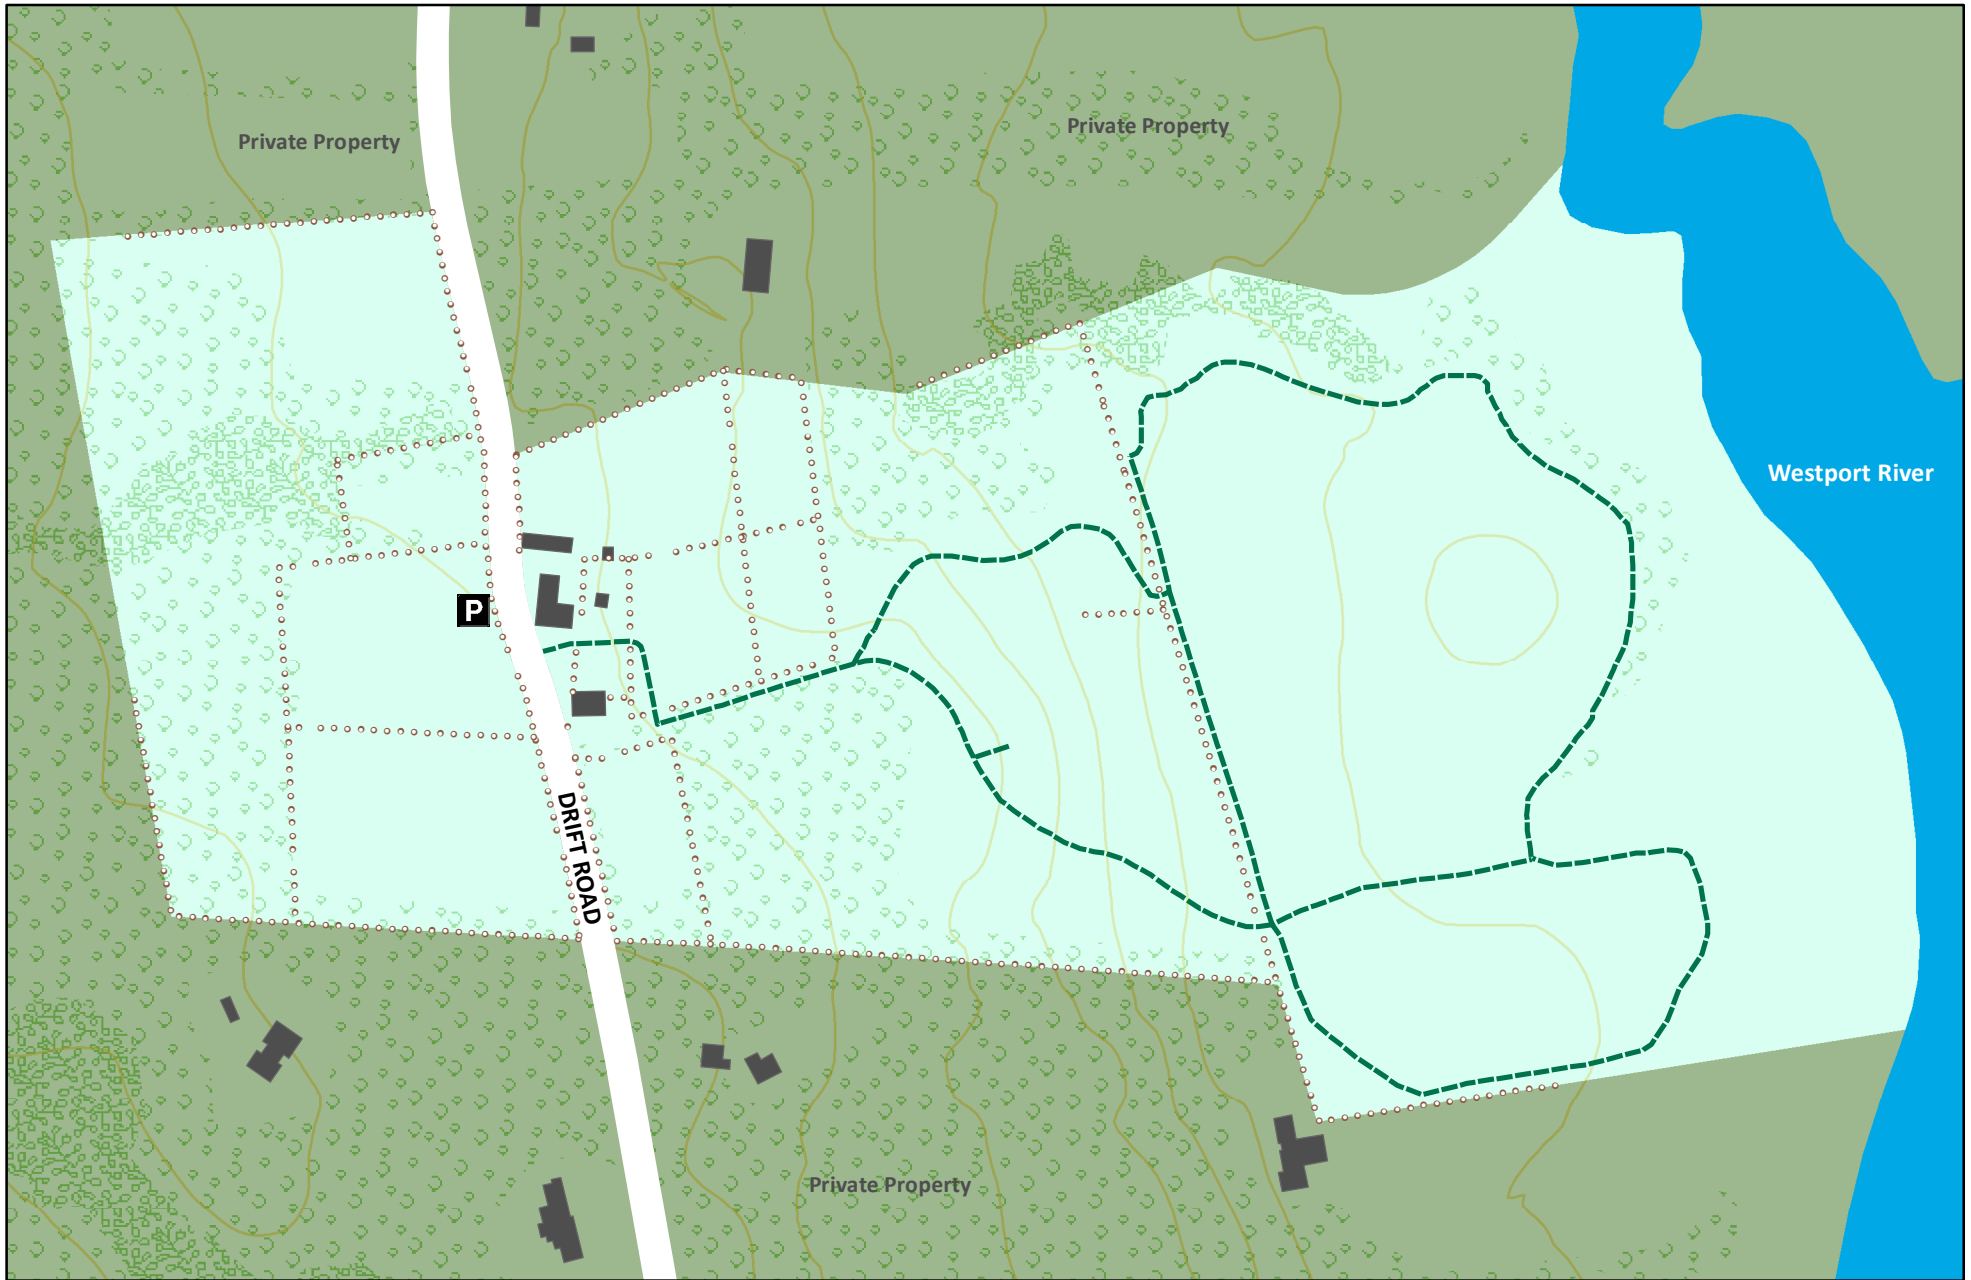

Westport Town Farm

~40 acres of protected land owned by the Town of Westport

- Westport Town Farm
- Private Property
- Parking

- Forest
- Forested Wetland
- Waterbodies

- Stone Walls
- Houses/Buildings
- 10-Foot Contours

- Trail

Data Sources: MassGIS, Town of Westport and TTOR.
Boundary lines and trail locations are approximate. August 2015.