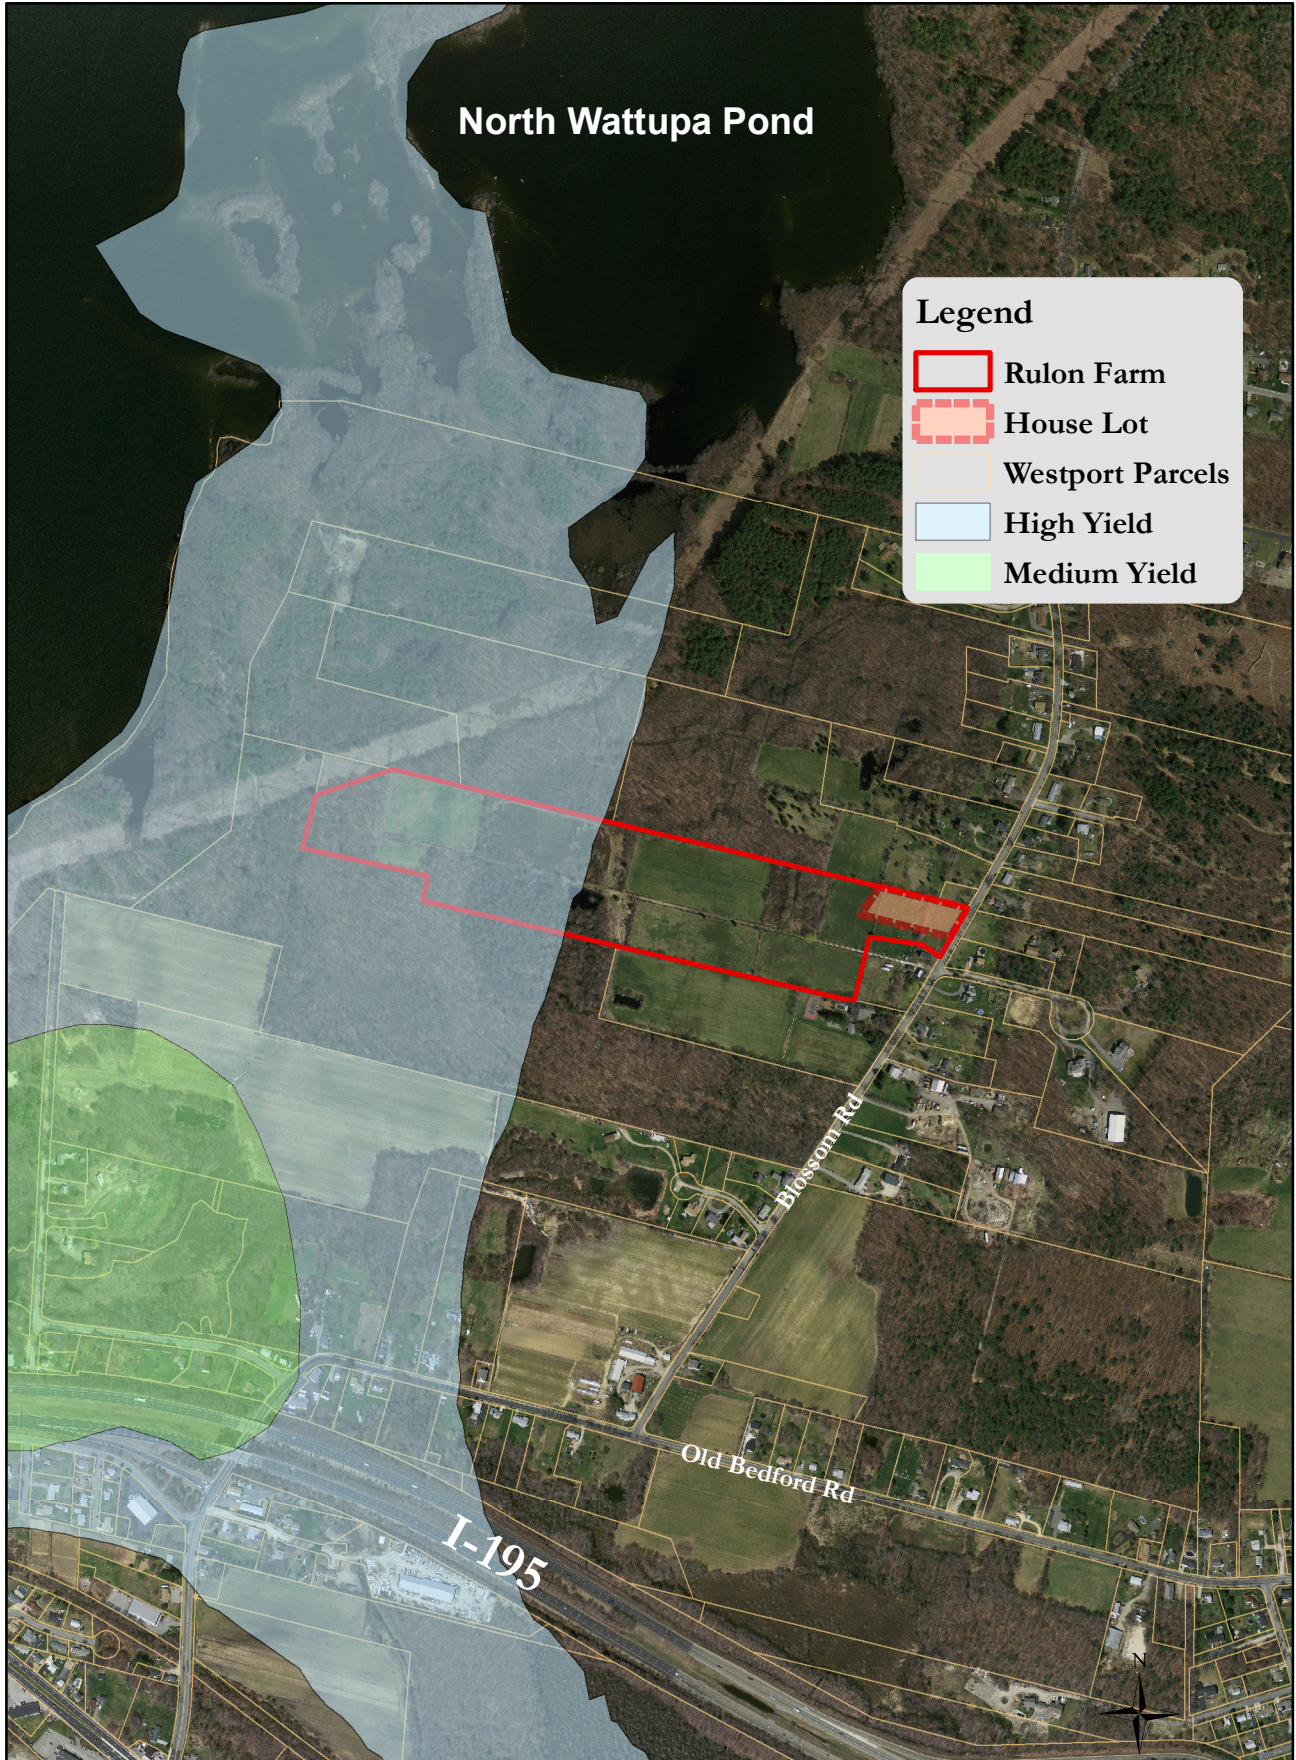

## Rulon Farm Aquifers

0 0.1 0.2 0.4  
Miles

Prepared by Westport Land Conservation Trust  
PO Box 3975  
Westport, MA 02790