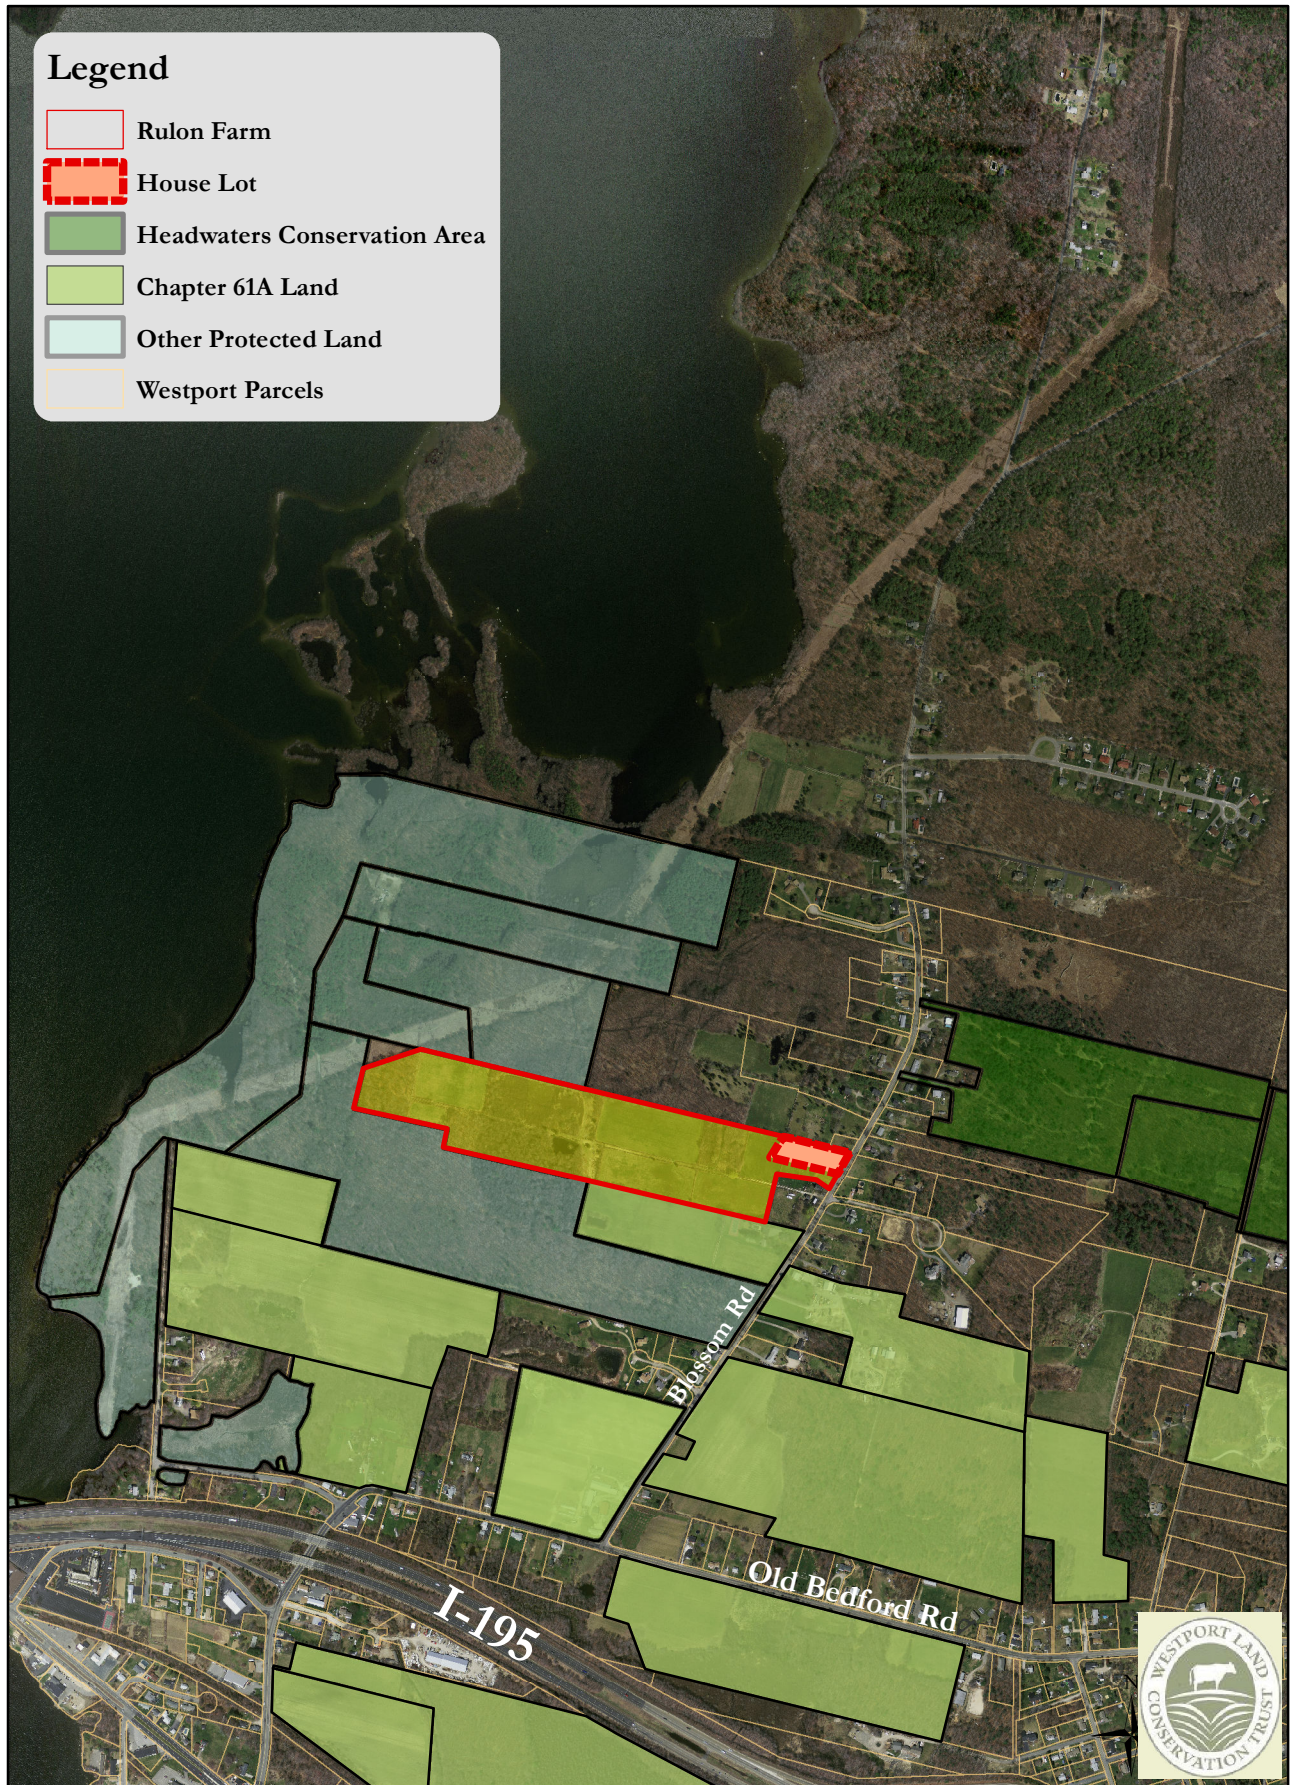

Westport Land Conservation Trust Rulon Farm

0 0.125 0.25 0.5
Miles

Prepared by Taylor Arsenault, GIS Specialist