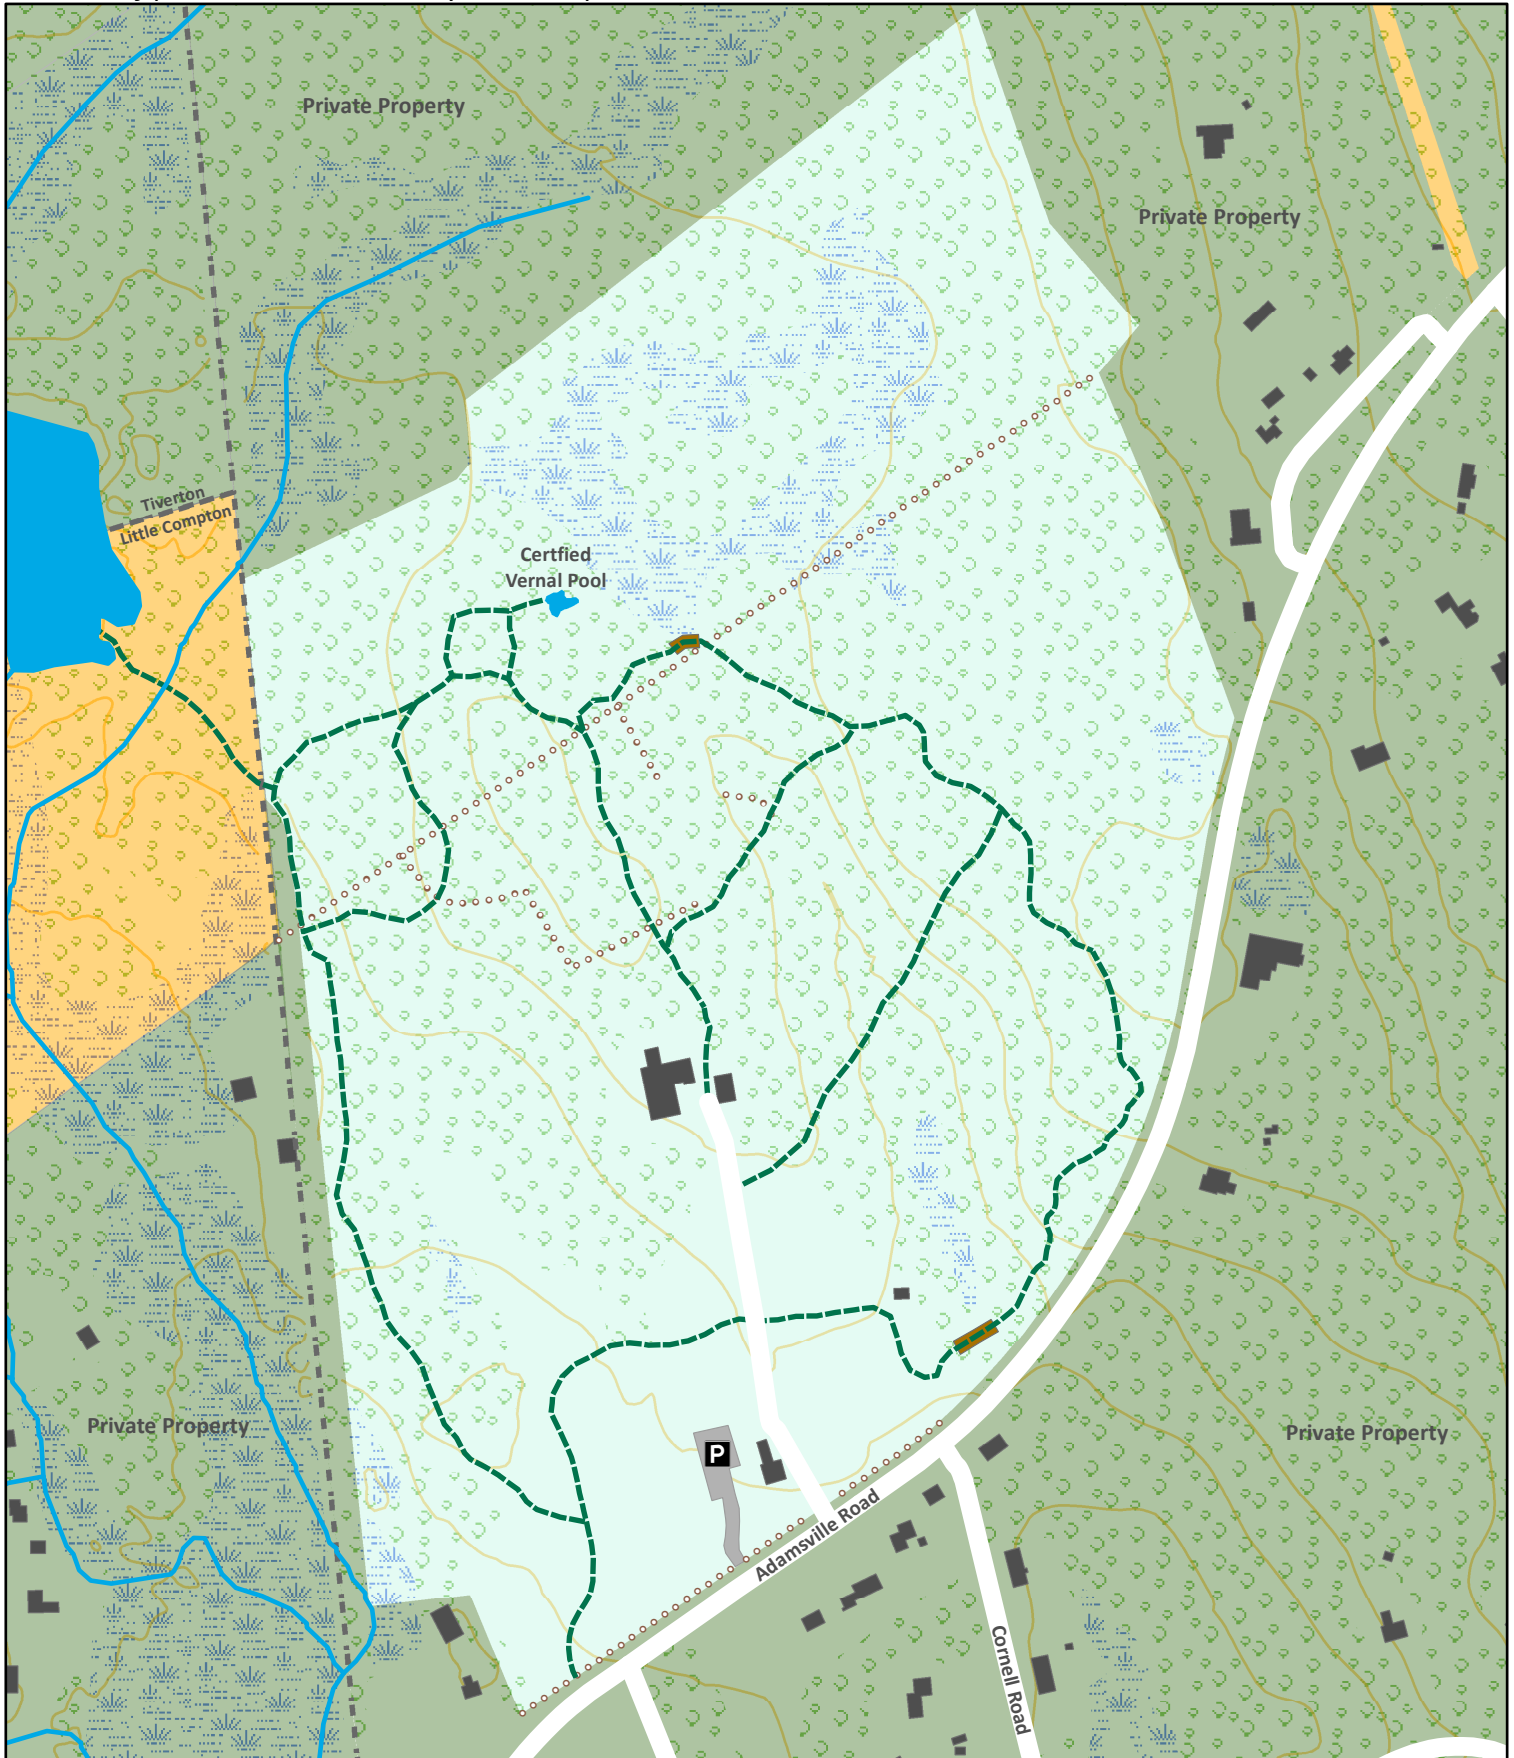

Westport Woods

81 acres of protected land owned by the Westport Land Conservation Trust

- Westport Woods
- Other Protected Land
- Private Property
- Trail
- Streams/Brooks
- 10-Foot Contours
- Open Water
- Forest
- Forested Wetland
- Houses/Buildings
- Parking
- Stone Walls

Data Sources: MassGIS, Town of Westport, WLCT
Produced by Taylor Arsenault, April 2019