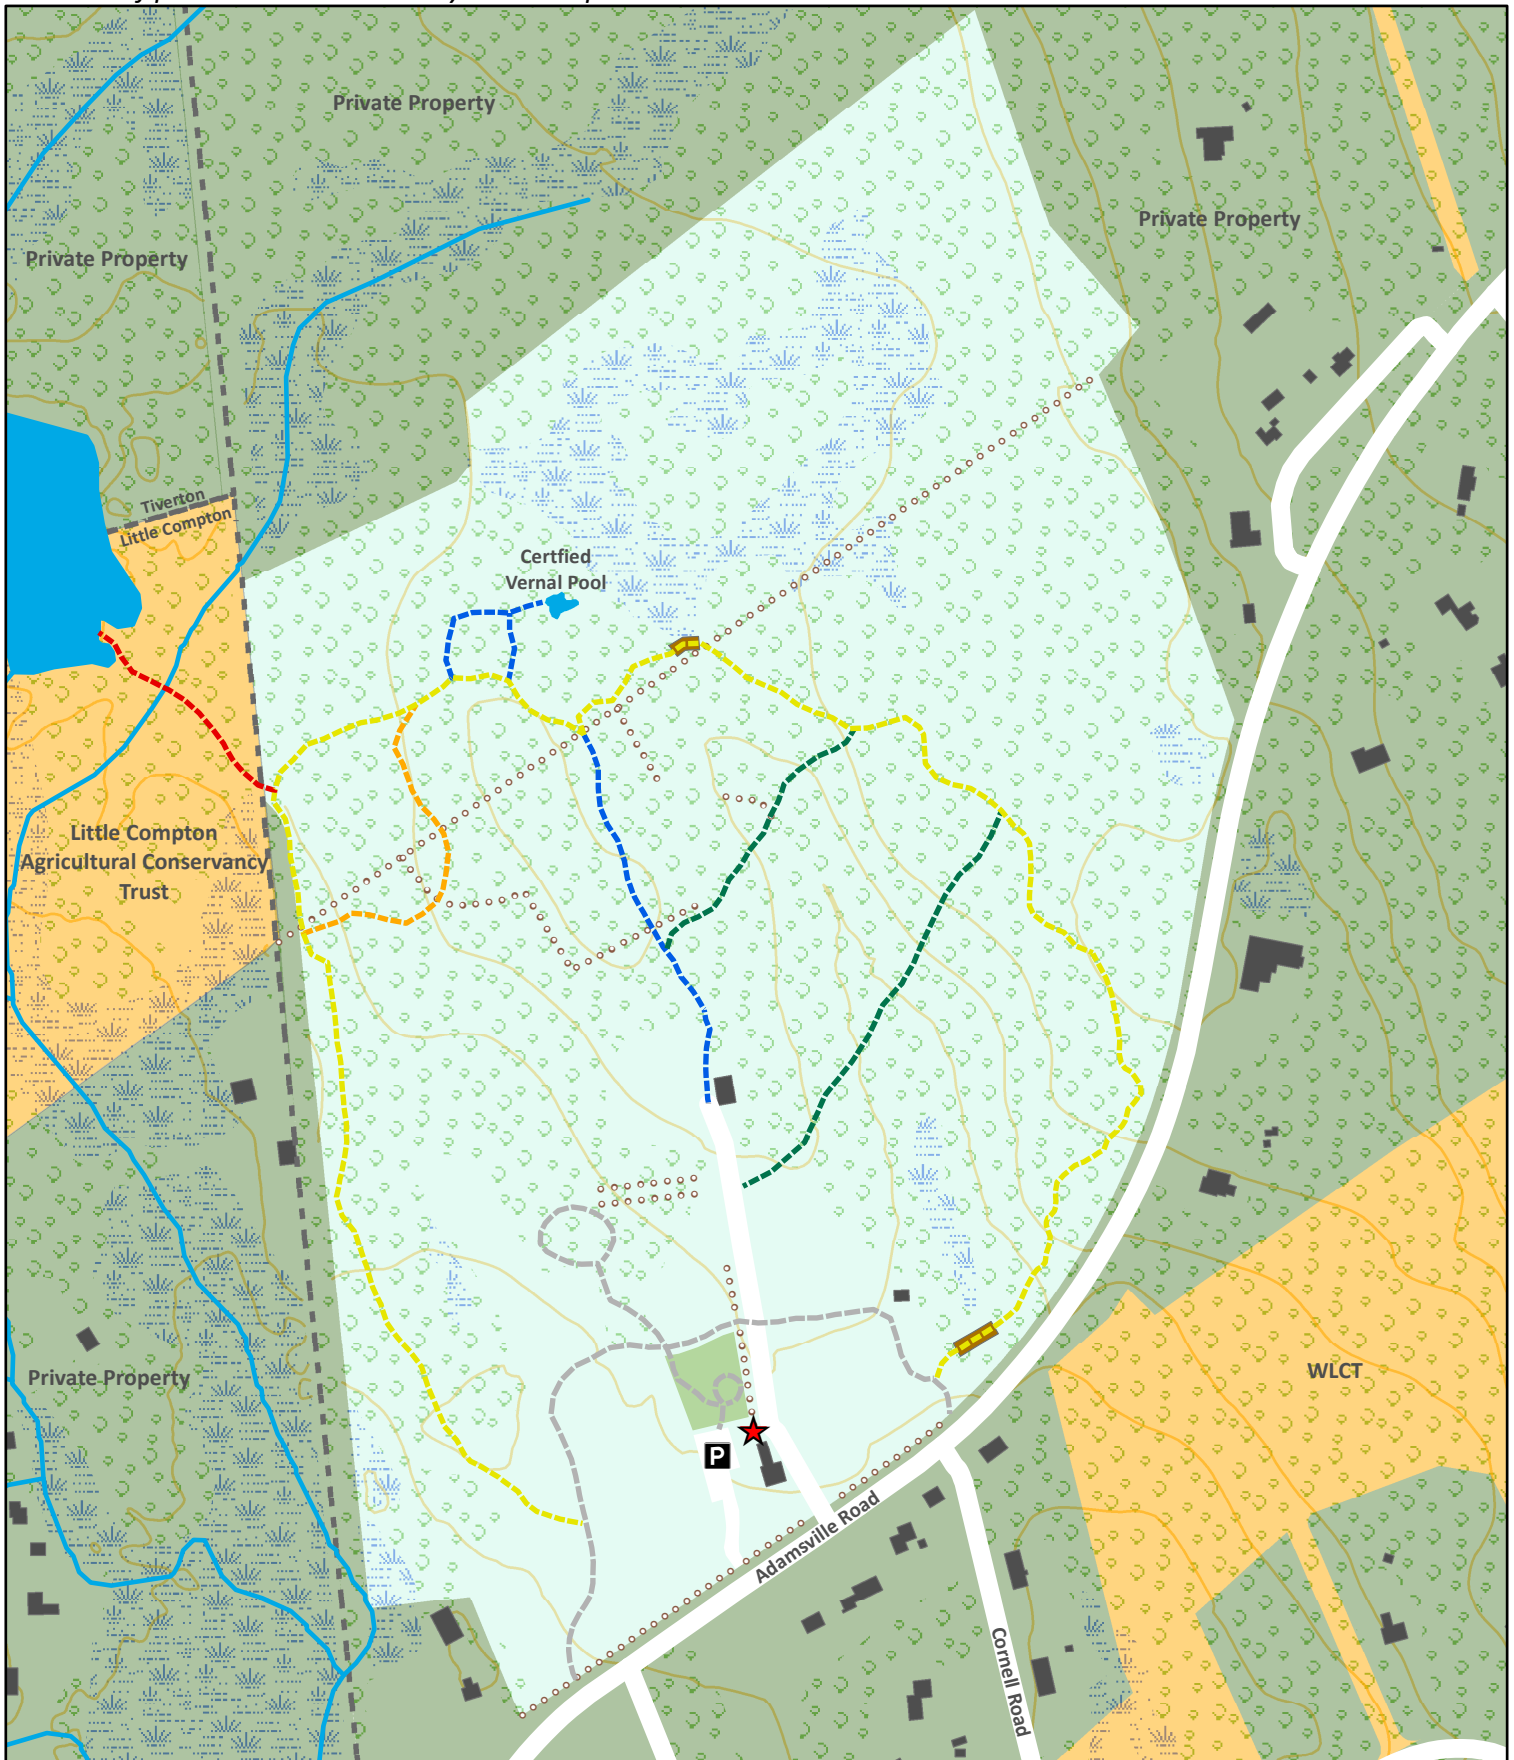

Westport Woods

81 acres of protected land owned by the Westport Land Conservation Trust

- Westport Woods
- Streams/Brooks
- Open Water
- Children's Garden
- Other Protected Land
- 10-Foot Contours
- Houses/Buildings
- Private Property
- Trail
- Forest
- Forested Wetland
- Stone Walls
- Parking

Data Sources: MassGIS, WLCT
 Produced by Taylor Arseneault, November 2021